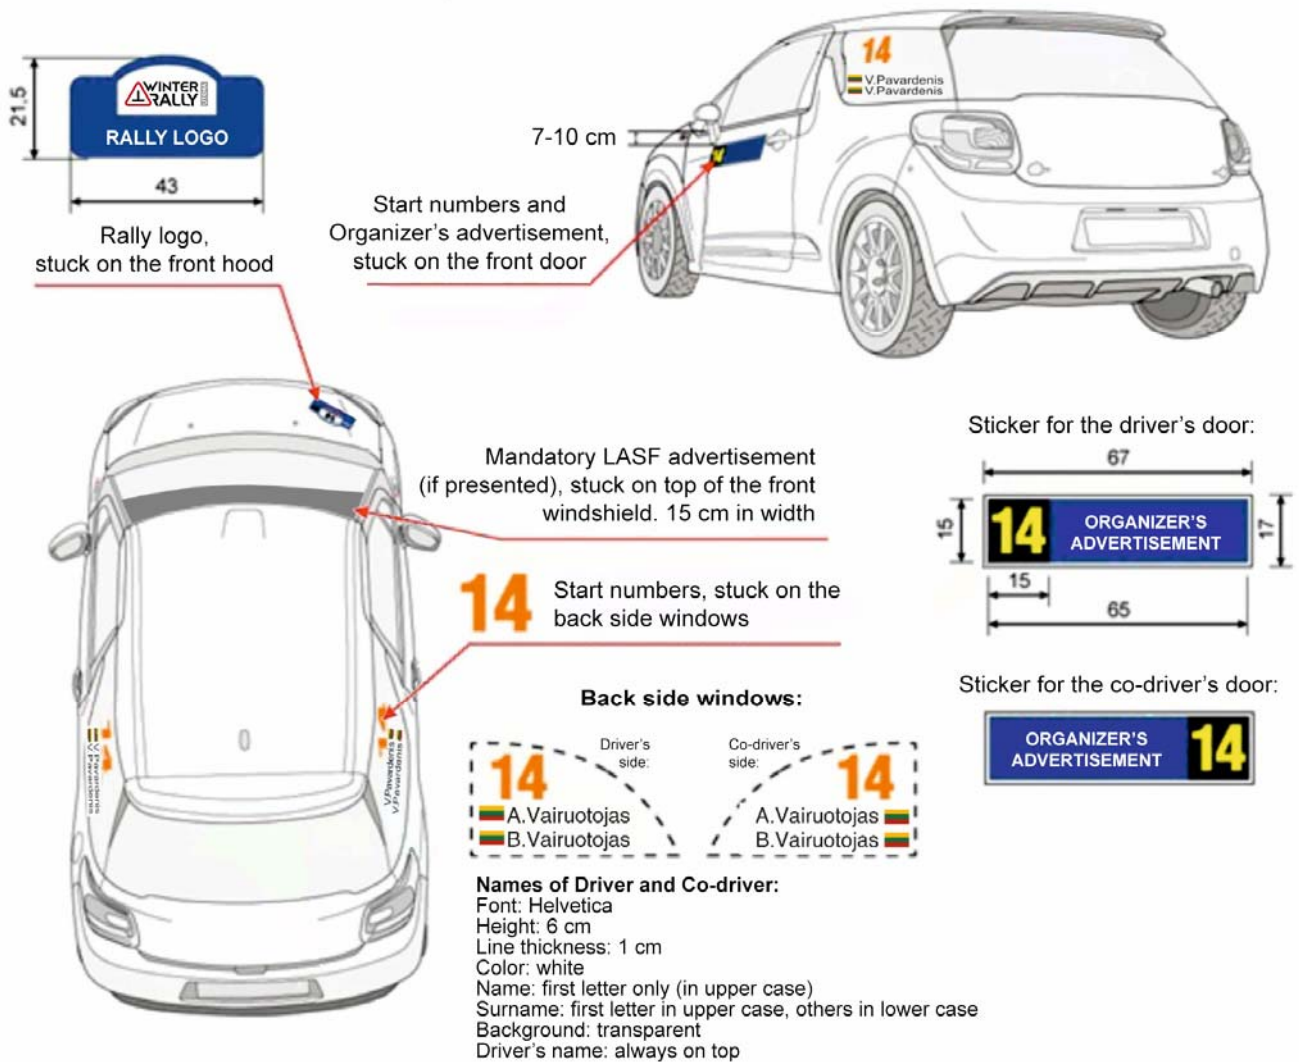

**“Winter Rally 2018”
Advertisement Plan**

Appendix No. 4

A set of rally stickers, issued to the Participants at the Administrative Checks (clause 10.3. of the Supplementary Regulations) or at beforehand issue of start numbers and Rally stickers (clause 11.4.):

Only for Lithuanian Automobile Rally Championship participants: only LASF advertisement must be stuck on the front windshield. Any other advertisements on front windshield or in protection zone (10 cm to all four sides) is forbidden. Sticker must be stuck from top edge of the front windshield. Dark front windshield sticker of any width (serving as sun visor) can be stuck from inside. There can be no advertisements visible from outside of the car on this sticker.