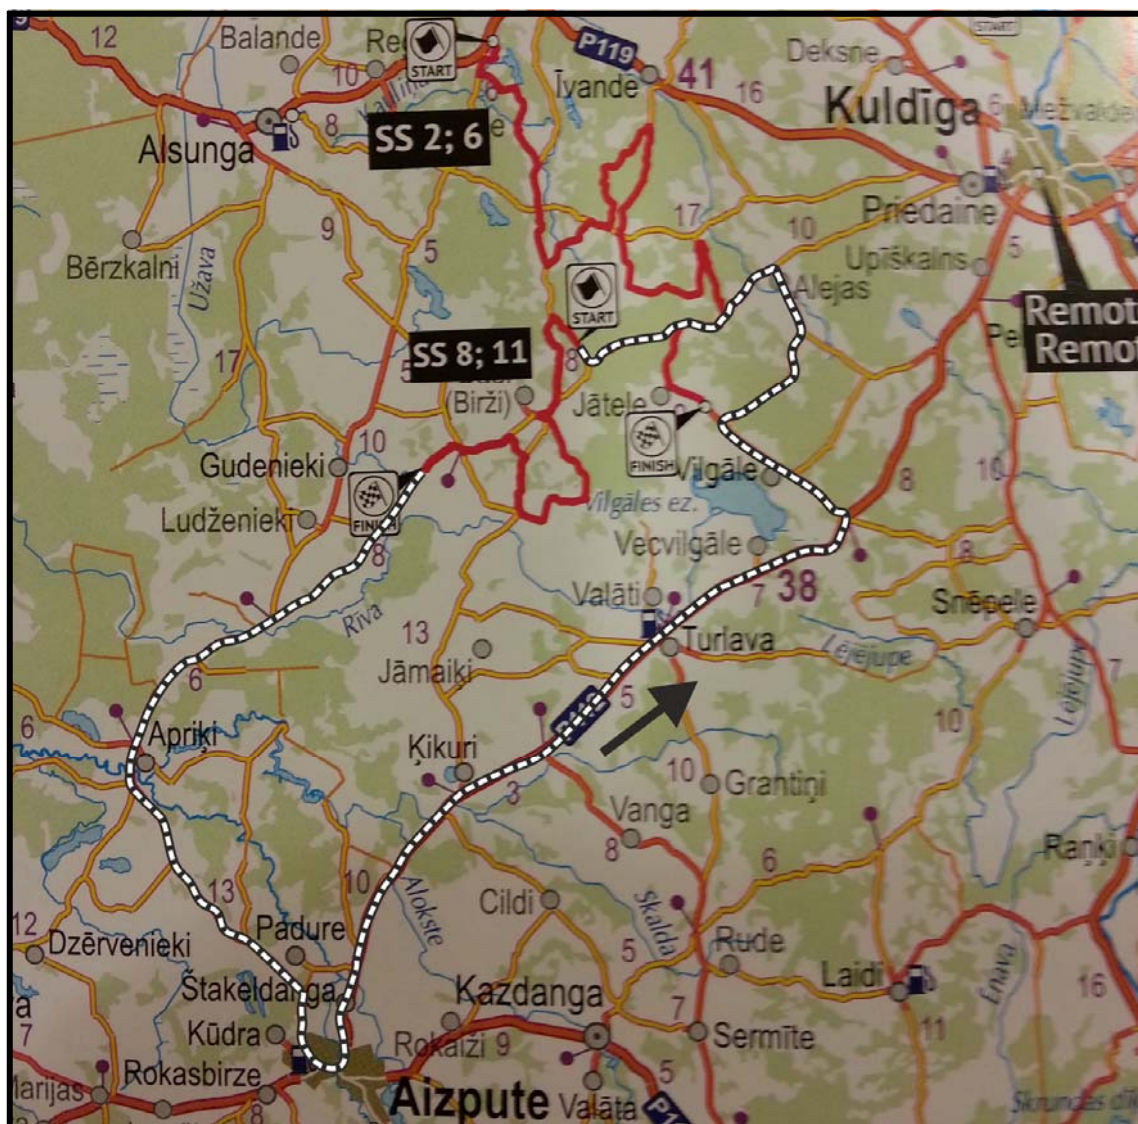

# RALLY LIEPĀJA

31.01.-02.02.2014. LATVIA

**Date:** January 29

**Time** 14:00

**Subject:** Information No.: 3/ Informācija Nr. 3

**Document No** : 3.5

**From:** The Clerk of the Course/ Sacensību vadītāja  
**To:** All competitors/(Crew Members) Visiem Dalībniekiem  
**Number of pages:** 1

## Reconnaissance of SS 8 (11) LDZ Cargo

Way from Stop of SS 8 (11) back to the Start of SS 8 (11) is attached in the picture bellow.

Janis Krastins  
CoC Rally Liepaja 2014